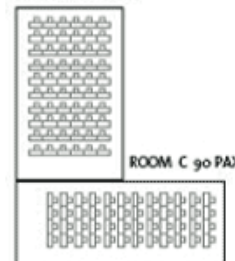

## IBIZA

ROOM A,B 150 PAX

ROOM C 150 PAX

## BANQUET

ROOM A+B+C 400 PAX

ROOM A+B 280 PAX

ROOM A,B 190 PAX

ROOM C 130 PAX

## CLASSROOM

ROOM A+B+C 280 PAX

ROOM A+B 180 PAX

ROOM A,B 90 PAX

ROOM C 90 PAX

## VENUE DETAILS

NAME	CAPACITY						
	THEATER	SCHOOL	CABARET	U SHAPE	BOARDROOM	BANQUET	COCKTAIL
<b>WOODSTOCK (A + B + C)</b>	540	270	240	N/A	N/A	400	600
<b>AVALON I (A)</b>	150	90	78	30	40	130	190
<b>AVALON II (B)</b>	150	90	78	30	40	130	190
<b>WEMBLEY (C)</b>	150	90	78	30	40	130	190
<b>A + B</b>	300	180	168	N/A	60	260	360
<b>B + C</b>	N/A	N/A	N/A	N/A	N/A	260	360
<b>A + C</b>	N/A	N/A	N/A	N/A	N/A	260	360
<b>ELEKTRA</b>	25	15	N/A	16	18	30	25
<b>CHRYSALIS</b>	N/A	N/A	N/A	16	18	N/A	N/A