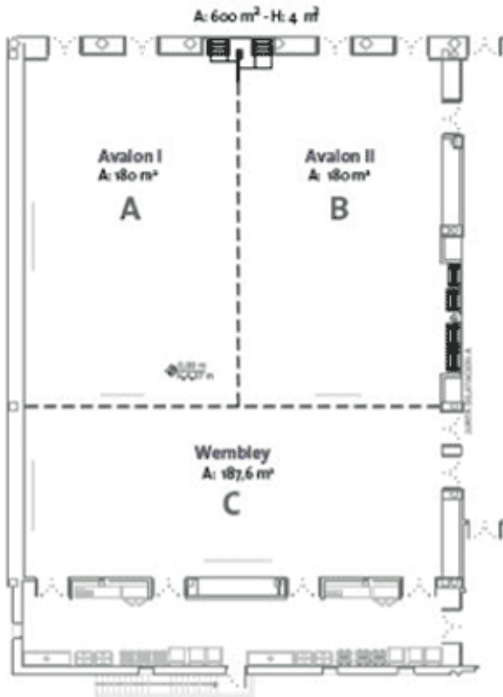

WHERE THE ROCKERS MEET & MEETINGS ROCK

CONVENTION CENTER Woodstock Grand Hall